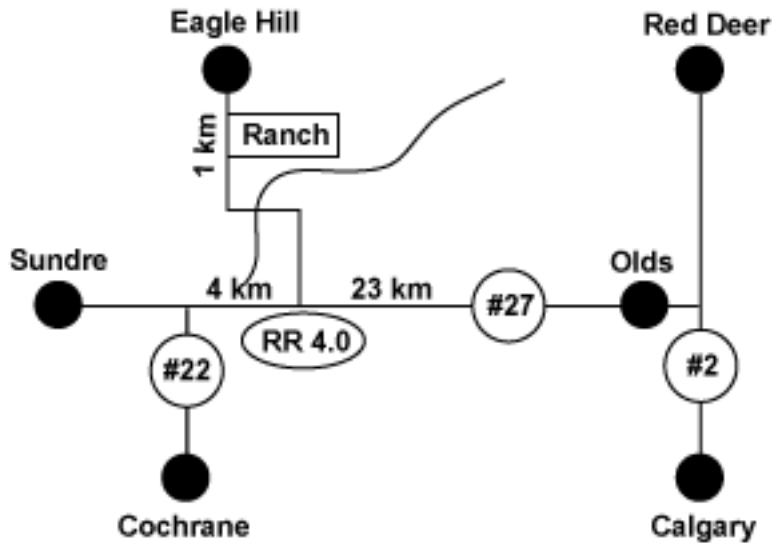

Directions to Buffalo Horn Ranch

SW Quarter, Section 7, Township 33, Range 3,
West of the 5th Meridian

Directions

The ranch is located north west of Calgary, 50 scenic minutes north of Cochrane on the beautiful Cowboy Trail (Highway #22). Or travel north of Calgary on Highway #2 turning west on Highway #27 at the Olds turn off. Travel west 25 km to Range Road 40. Turn right (north), going down the hill, across the bridge and turn right, staying on Range Road 40. Travel 1.5 km and find the Buffalo Horn Ranch sign on your right. Stop in and say hello!