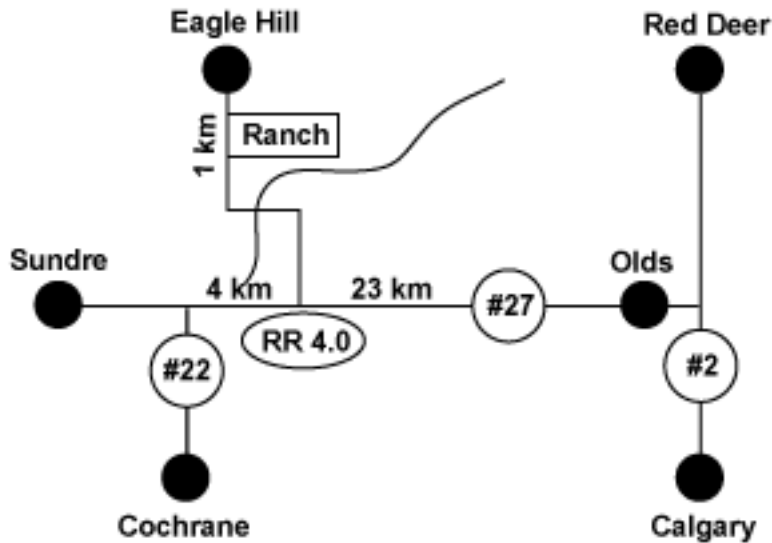

# Directions to Buffalo Horn Ranch

SW Quarter, Section 7, Township 33, Range 3,  
West of the 5th Meridian

## Directions

The ranch is located north west of Calgary, 50 scenic minutes north of Cochrane on the beautiful Cowboy Trail (Highway #22). Or travel north of Calgary on Highway #2 turning west on Highway #27 at the Olds turn off. Travel west 25 km to Range Road 40. Turn right (north), going down the hill, across the bridge and turn right, staying on Range Road 40. Travel 1.5 km and find the Buffalo Horn Ranch sign on your right. Stop in and say hello!